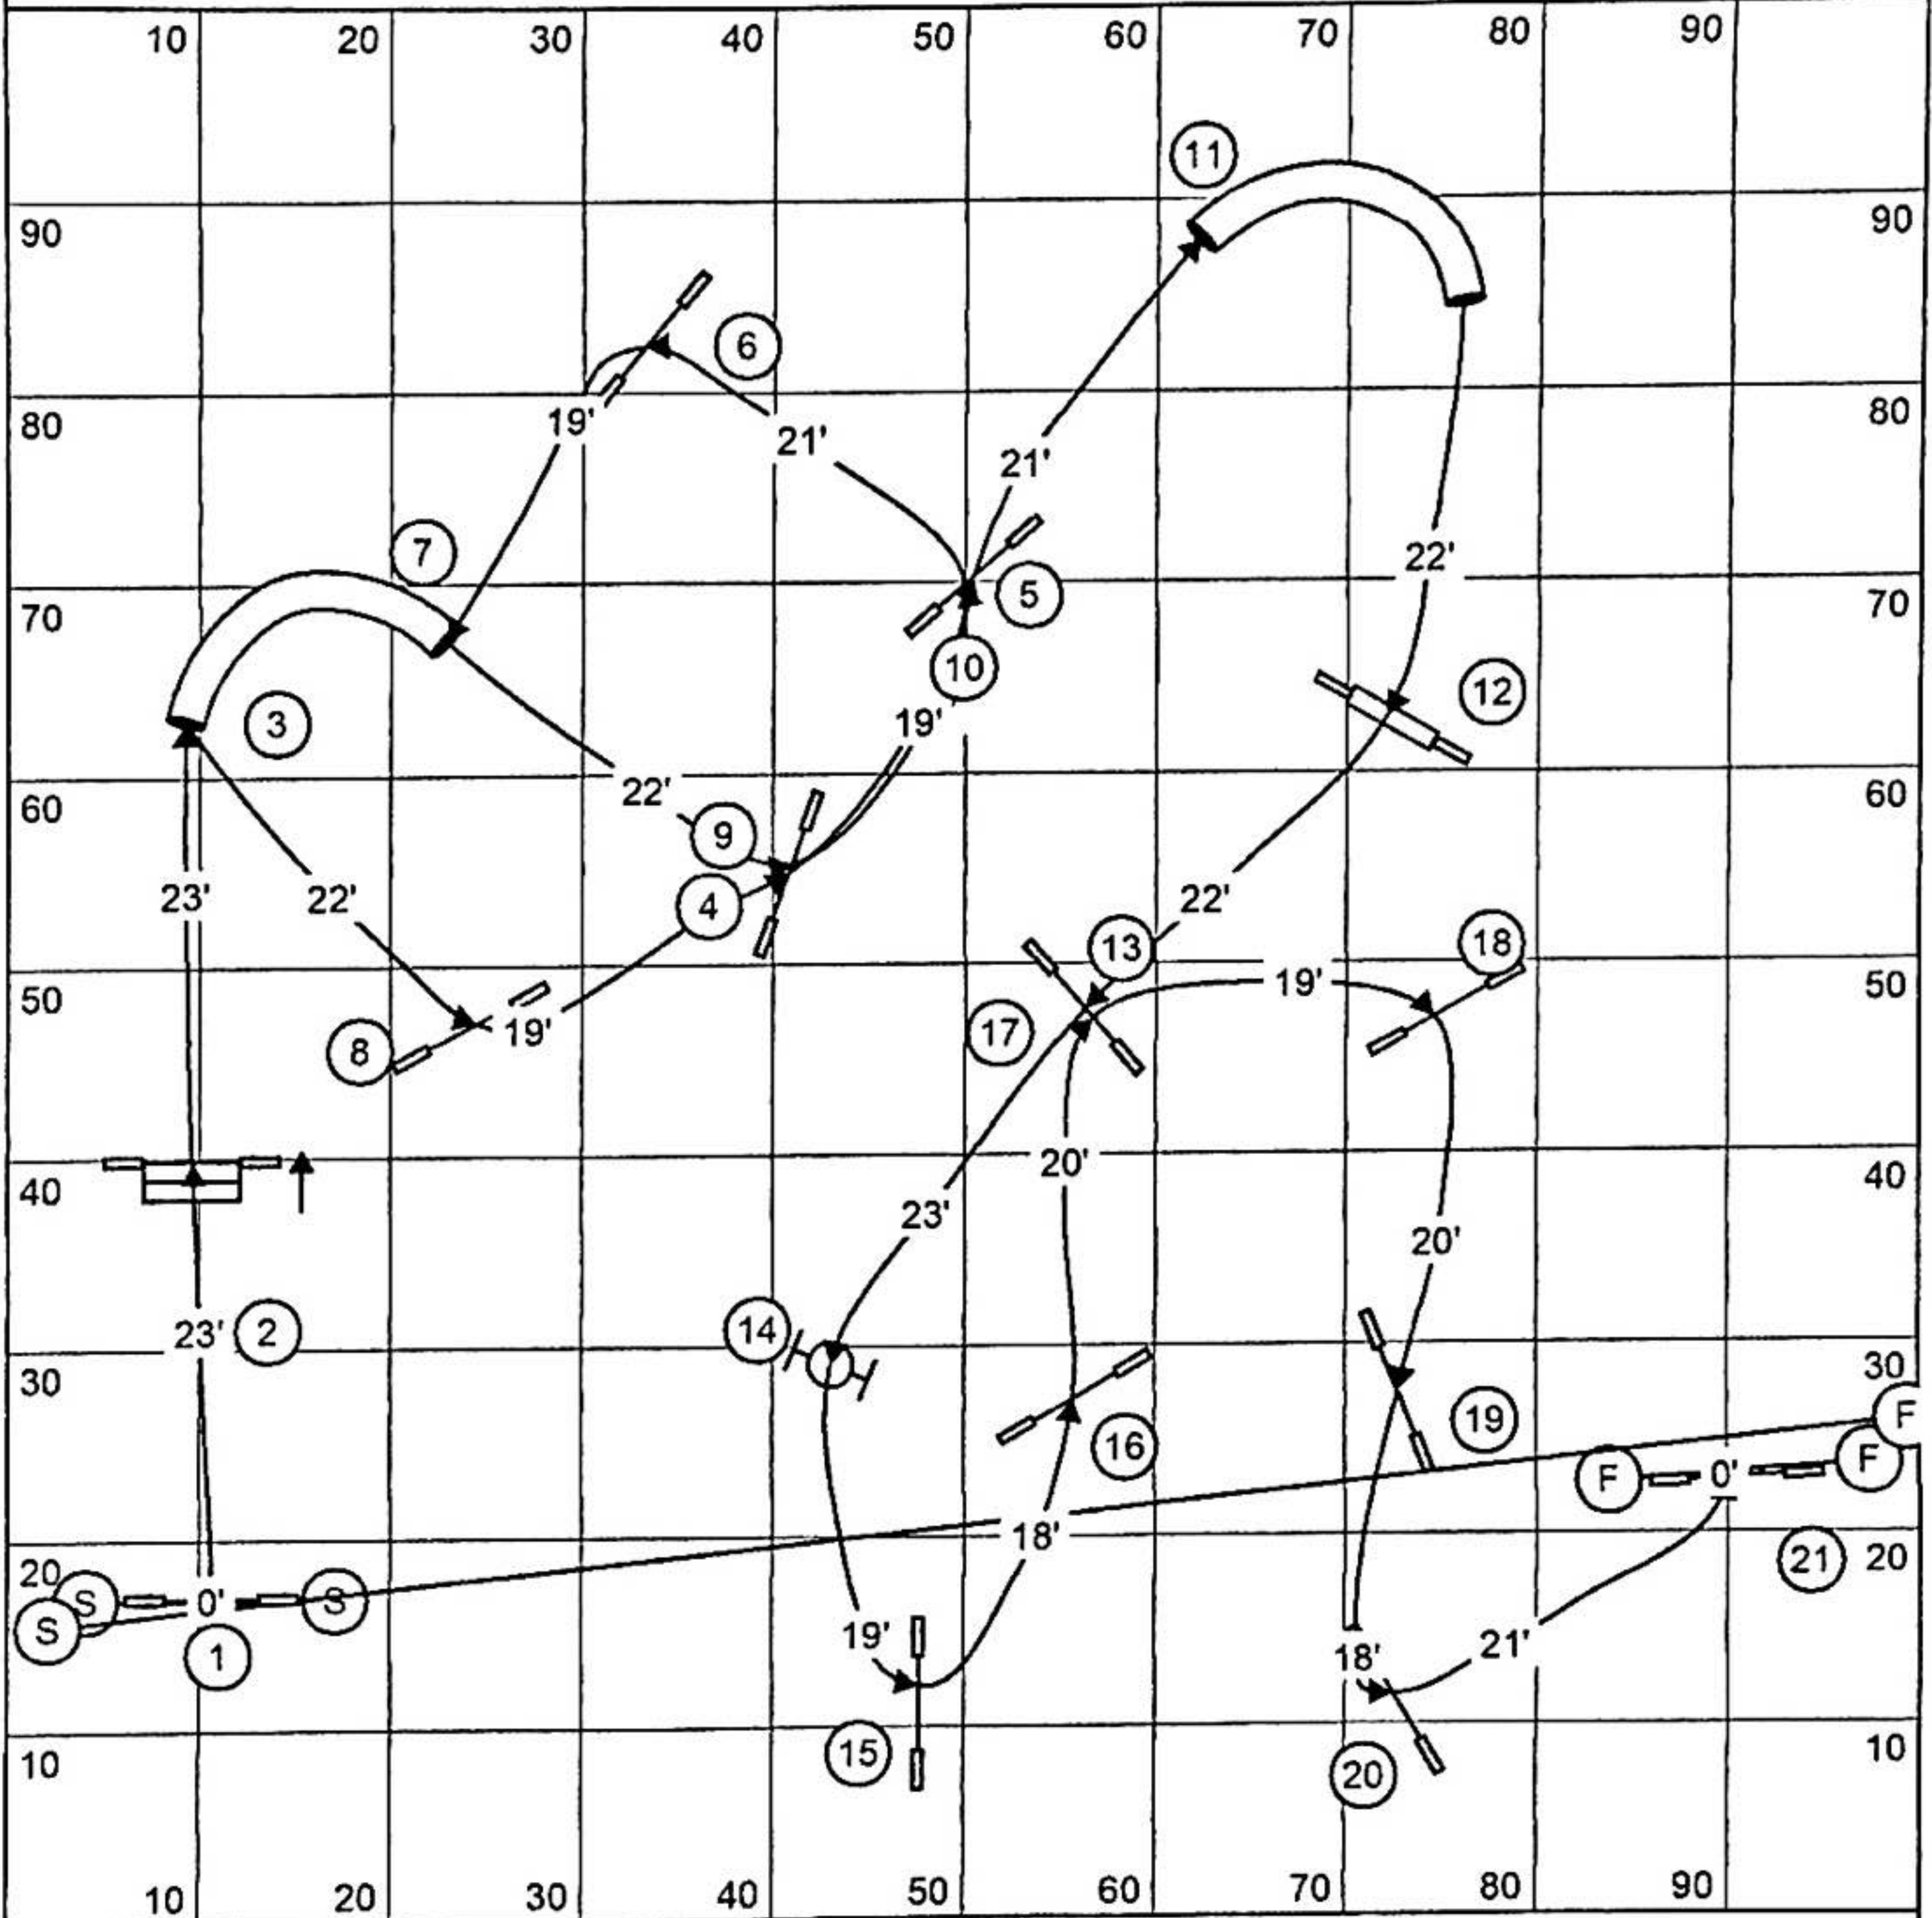

REGIONAL CHAMPIONSHIPS - JUMPERS

Designing Judge: Trish Levesque

Judged by: Trish Levesque

(Estimated 20": 165 yds)

Open YPS: 3.9 - 4.3

Medium YPS: 3.5 - 3.9

Actual: 538 / 3 = 179 yds

Open Reg/Spec (4.10 yps) = 44 s
24"/20"R & 20"/16"S

Medium Reg/Spec (3.70 yps) = 48 s
16"/12"R & 12"/8"S

Mini Reg/Spec (3.70 yps + 5s) = 53 s
8"R & 4"S

Open Vet (Open + 20%) = 53 s
20"/16" SDV & 16"/12" DDV

Medium Vet (Medium + 20%) = 58 s
12"/8" SDV & 8"/4" DDV

Mini Vet (Mini + 20%) = 64 s
4" SDV