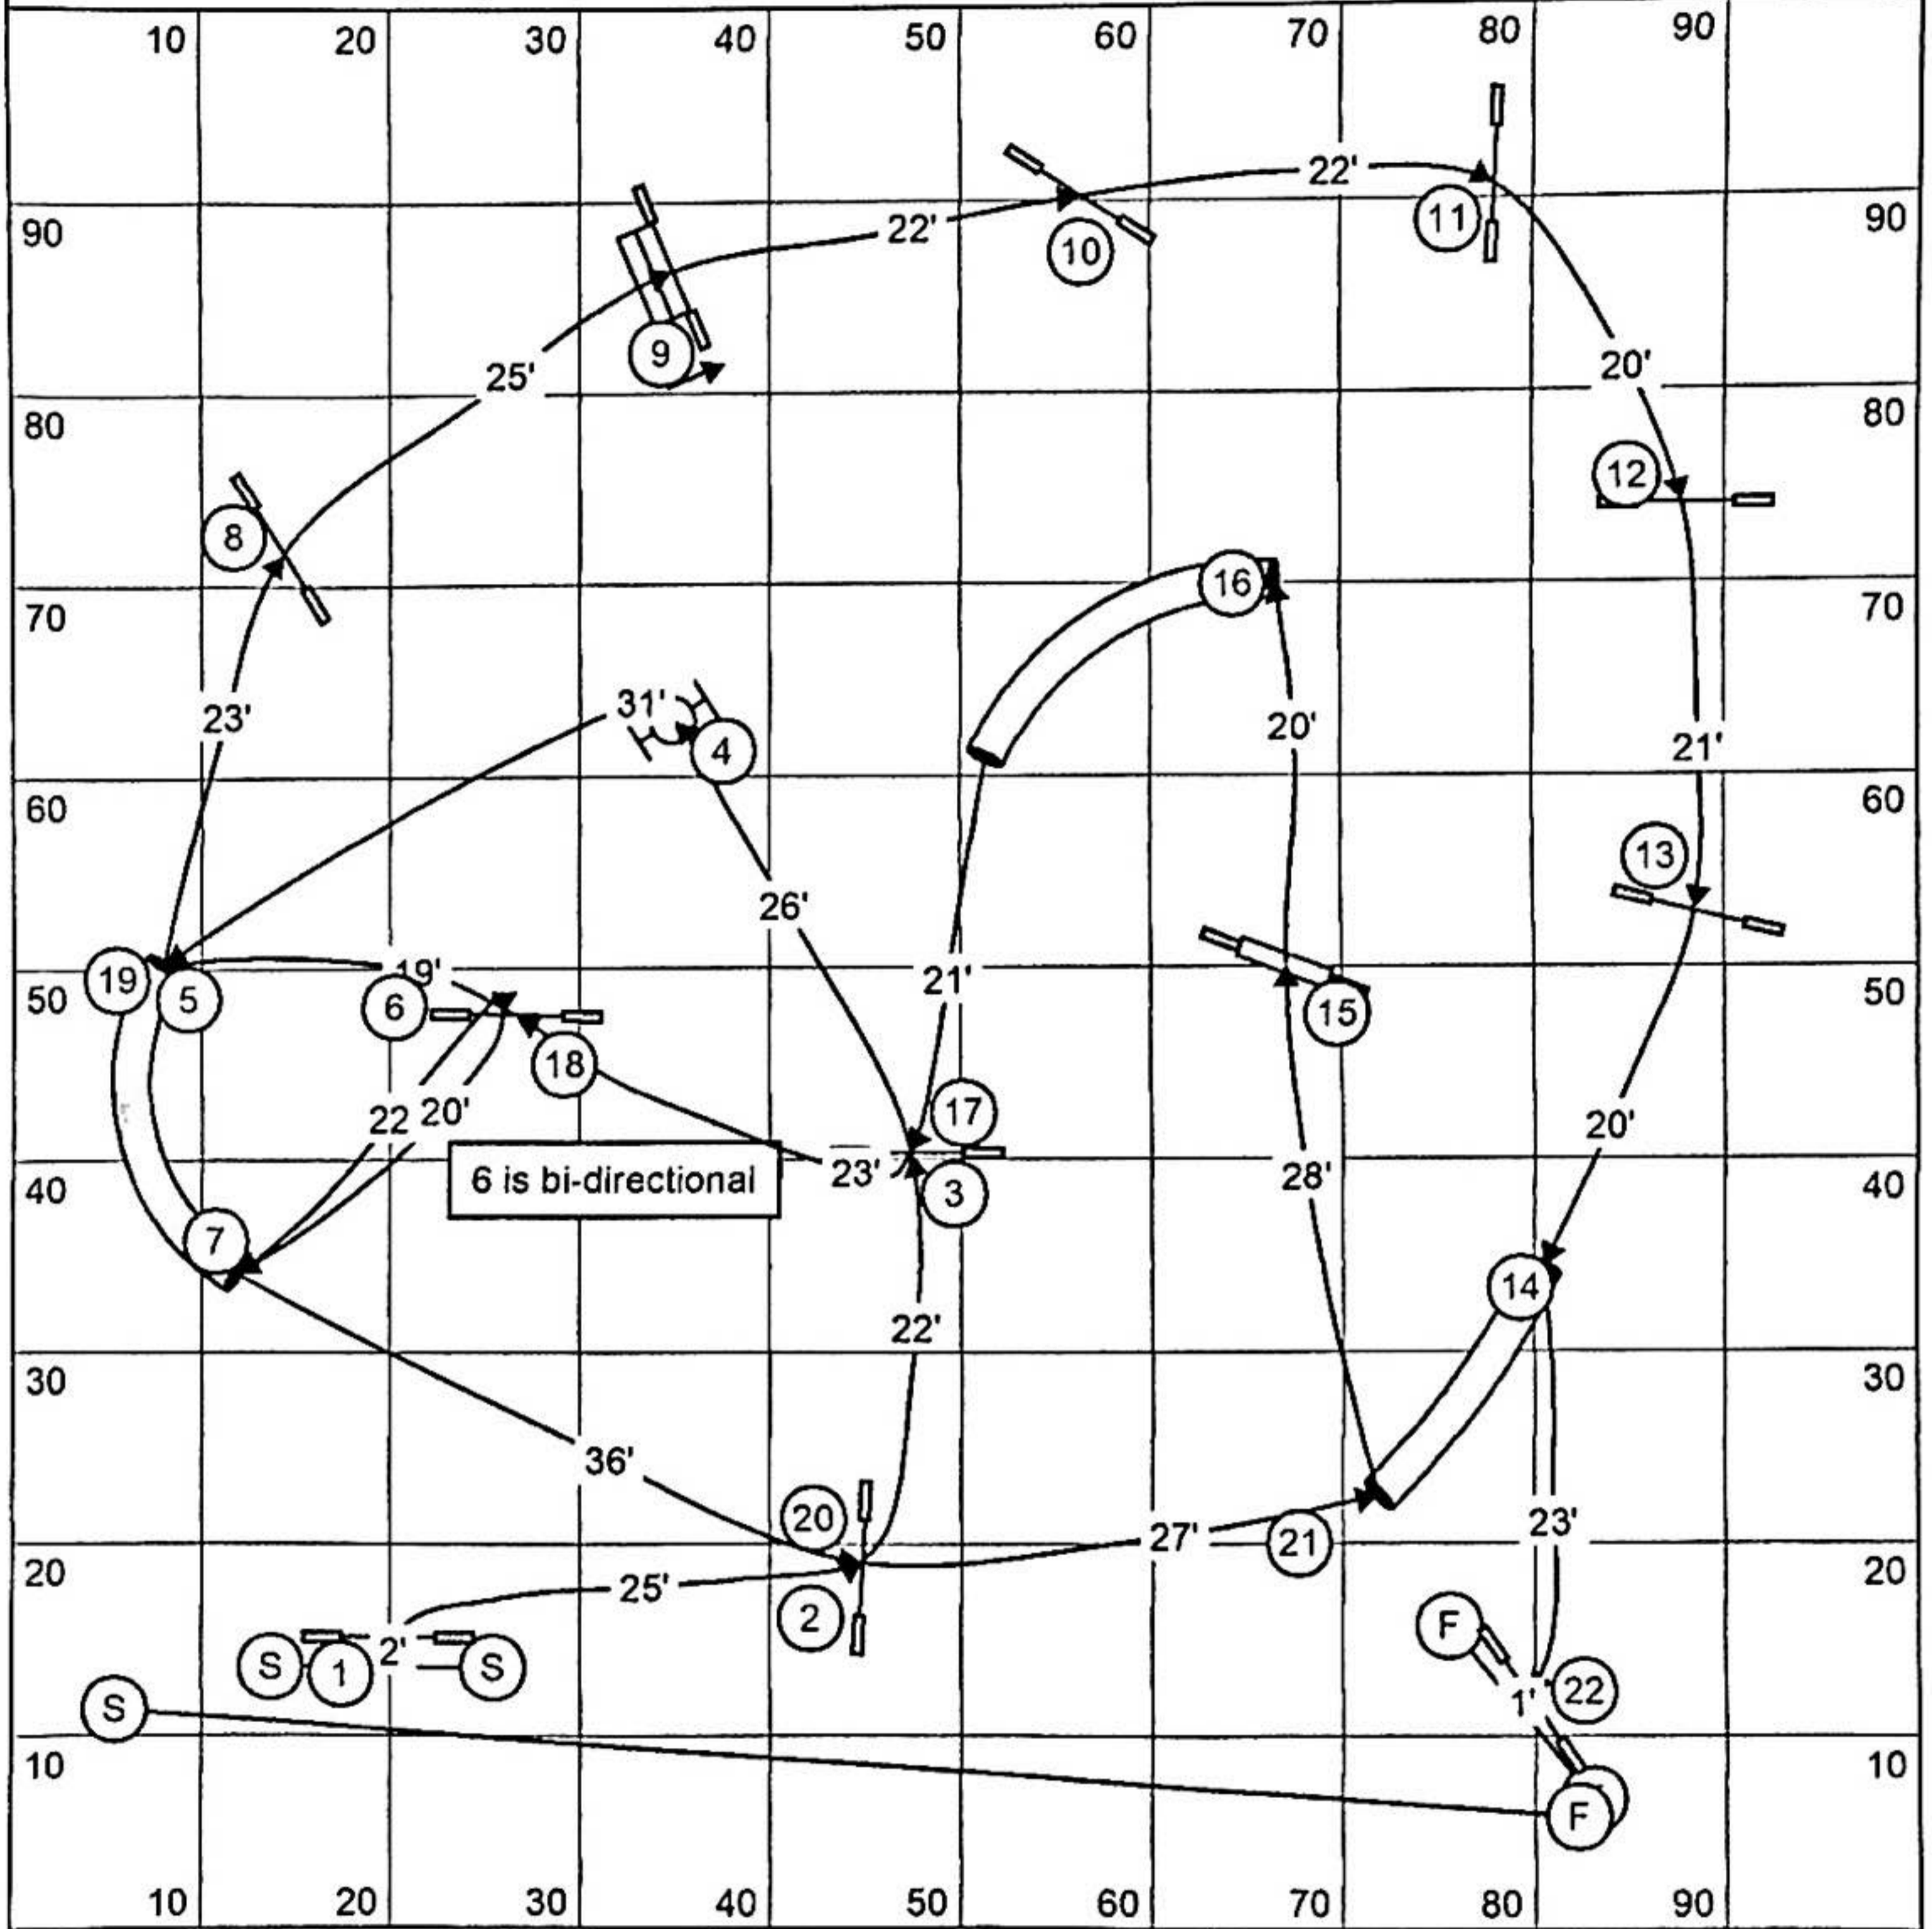

REGIONAL CHAMPIONSHIPS - JUMPERS

Designing Judge: Glenn Tiede

Judged by: Trish Levesque

(Estimated 20": 205 - 210yds)

Open YPS: 3.9 - 4.3

Medium YPS: 3.5 - 3.9

Actual: 688 · 13 = 229 yds

Open Reg/Spec (4.20 yps) = 55 s
24"/20"R & 20"/16"S

Open Vet (Open + 20%) = 64 s
20"/16" SDV & 16"/12" DDV

Medium Reg/Spec (3.80 yps) = 60 s
16"/12"R & 12"/8"S

Medium Vet (Medium + 20%) = 72 s
12"/8" SDV & 8"/4" DDV

Mini Reg/Spec (3.80 yps + 5s) = 65 s
8"R & 4"S

Mini Vet (Mini + 20%) = 78 s
4" SDV