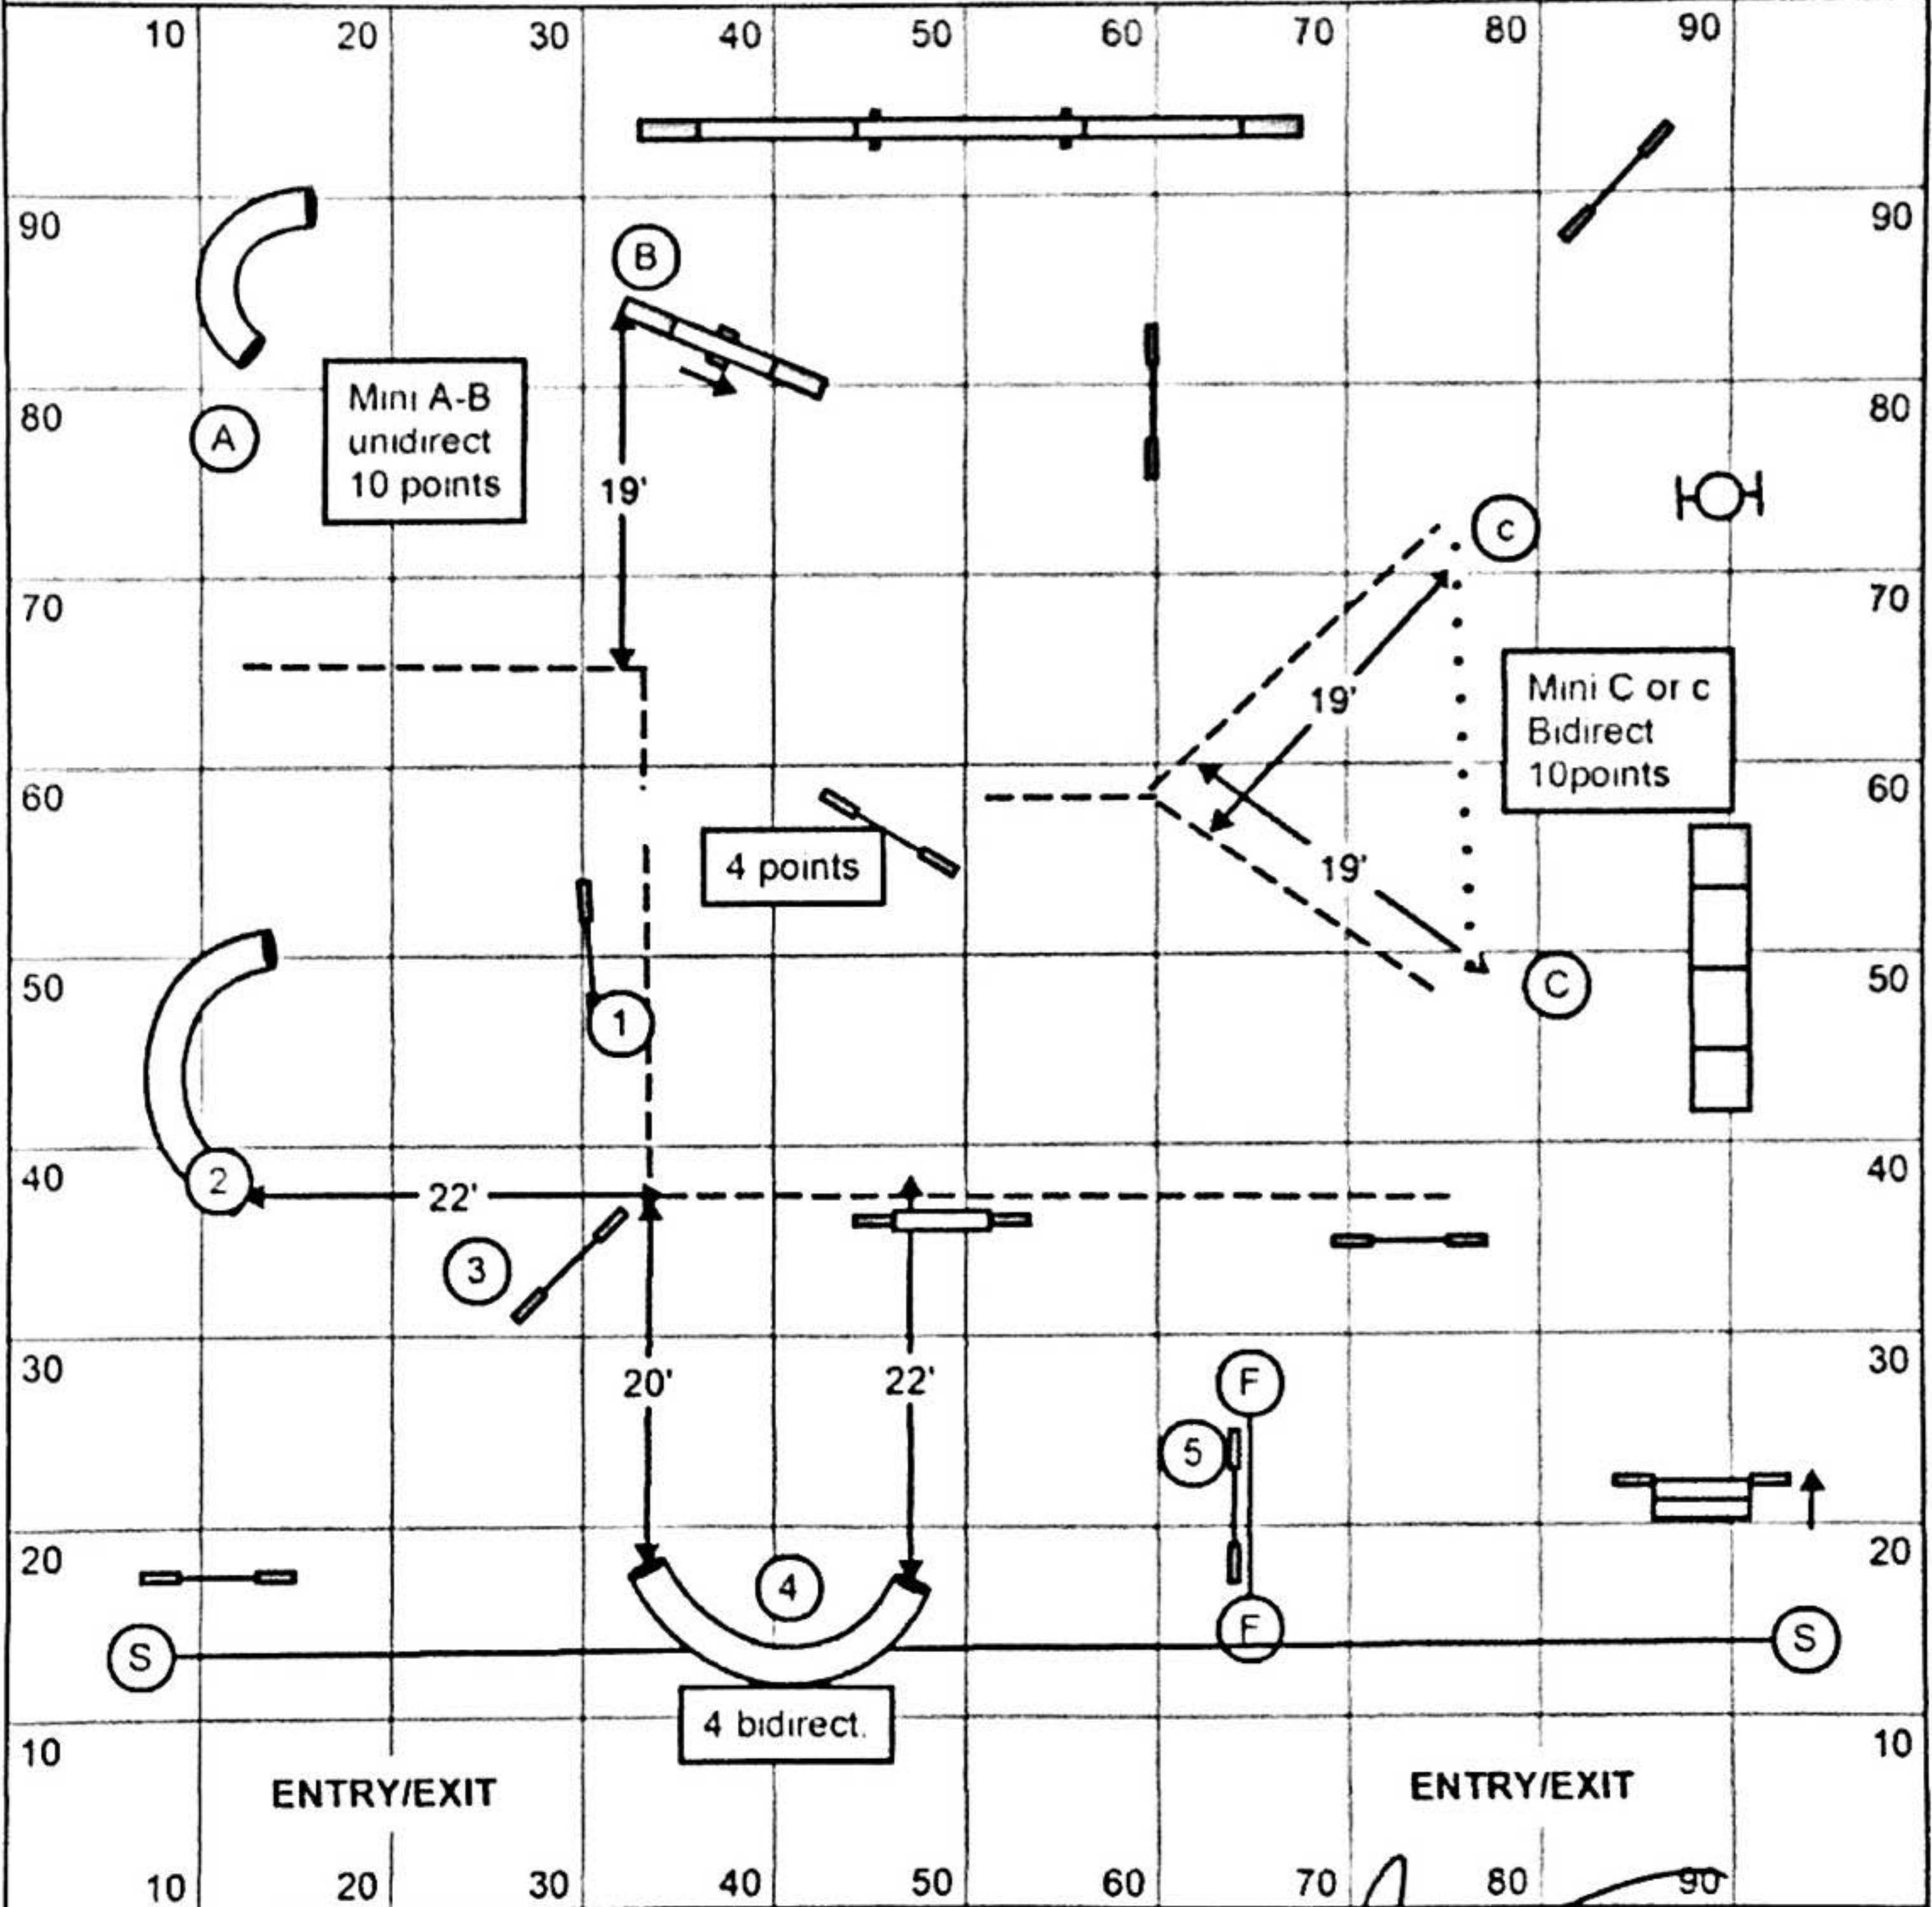

REGIONAL CHAMPIONSHIPS - GAMBLERS

Designing Judge: Francine Lalonde

Judged by: *TRSL Laverne*

OPENING SCT: 40 sec

Wet conditions

Open Reg/Spec GT : 18 s *20*
24"/20" R & 20"/16" S

Open Vet GT (Open + 20%): 22 s *24*
20"/16" SDV & 16"/12" DDV

Medium Reg/Spec GT (Open + 10%): 20 s
16"/12" R & 12"/8" S *22*

Medium Vet GT (Med + 20%): 24 s *24*
12"/8" SDV & 8"/4" DDV

Mini Reg/Spec GT (Open + 20%): 22 s
8" R & 4" S *24*

Mini Vet GT (Mini + 20%): 26 s *29*
4" SDV