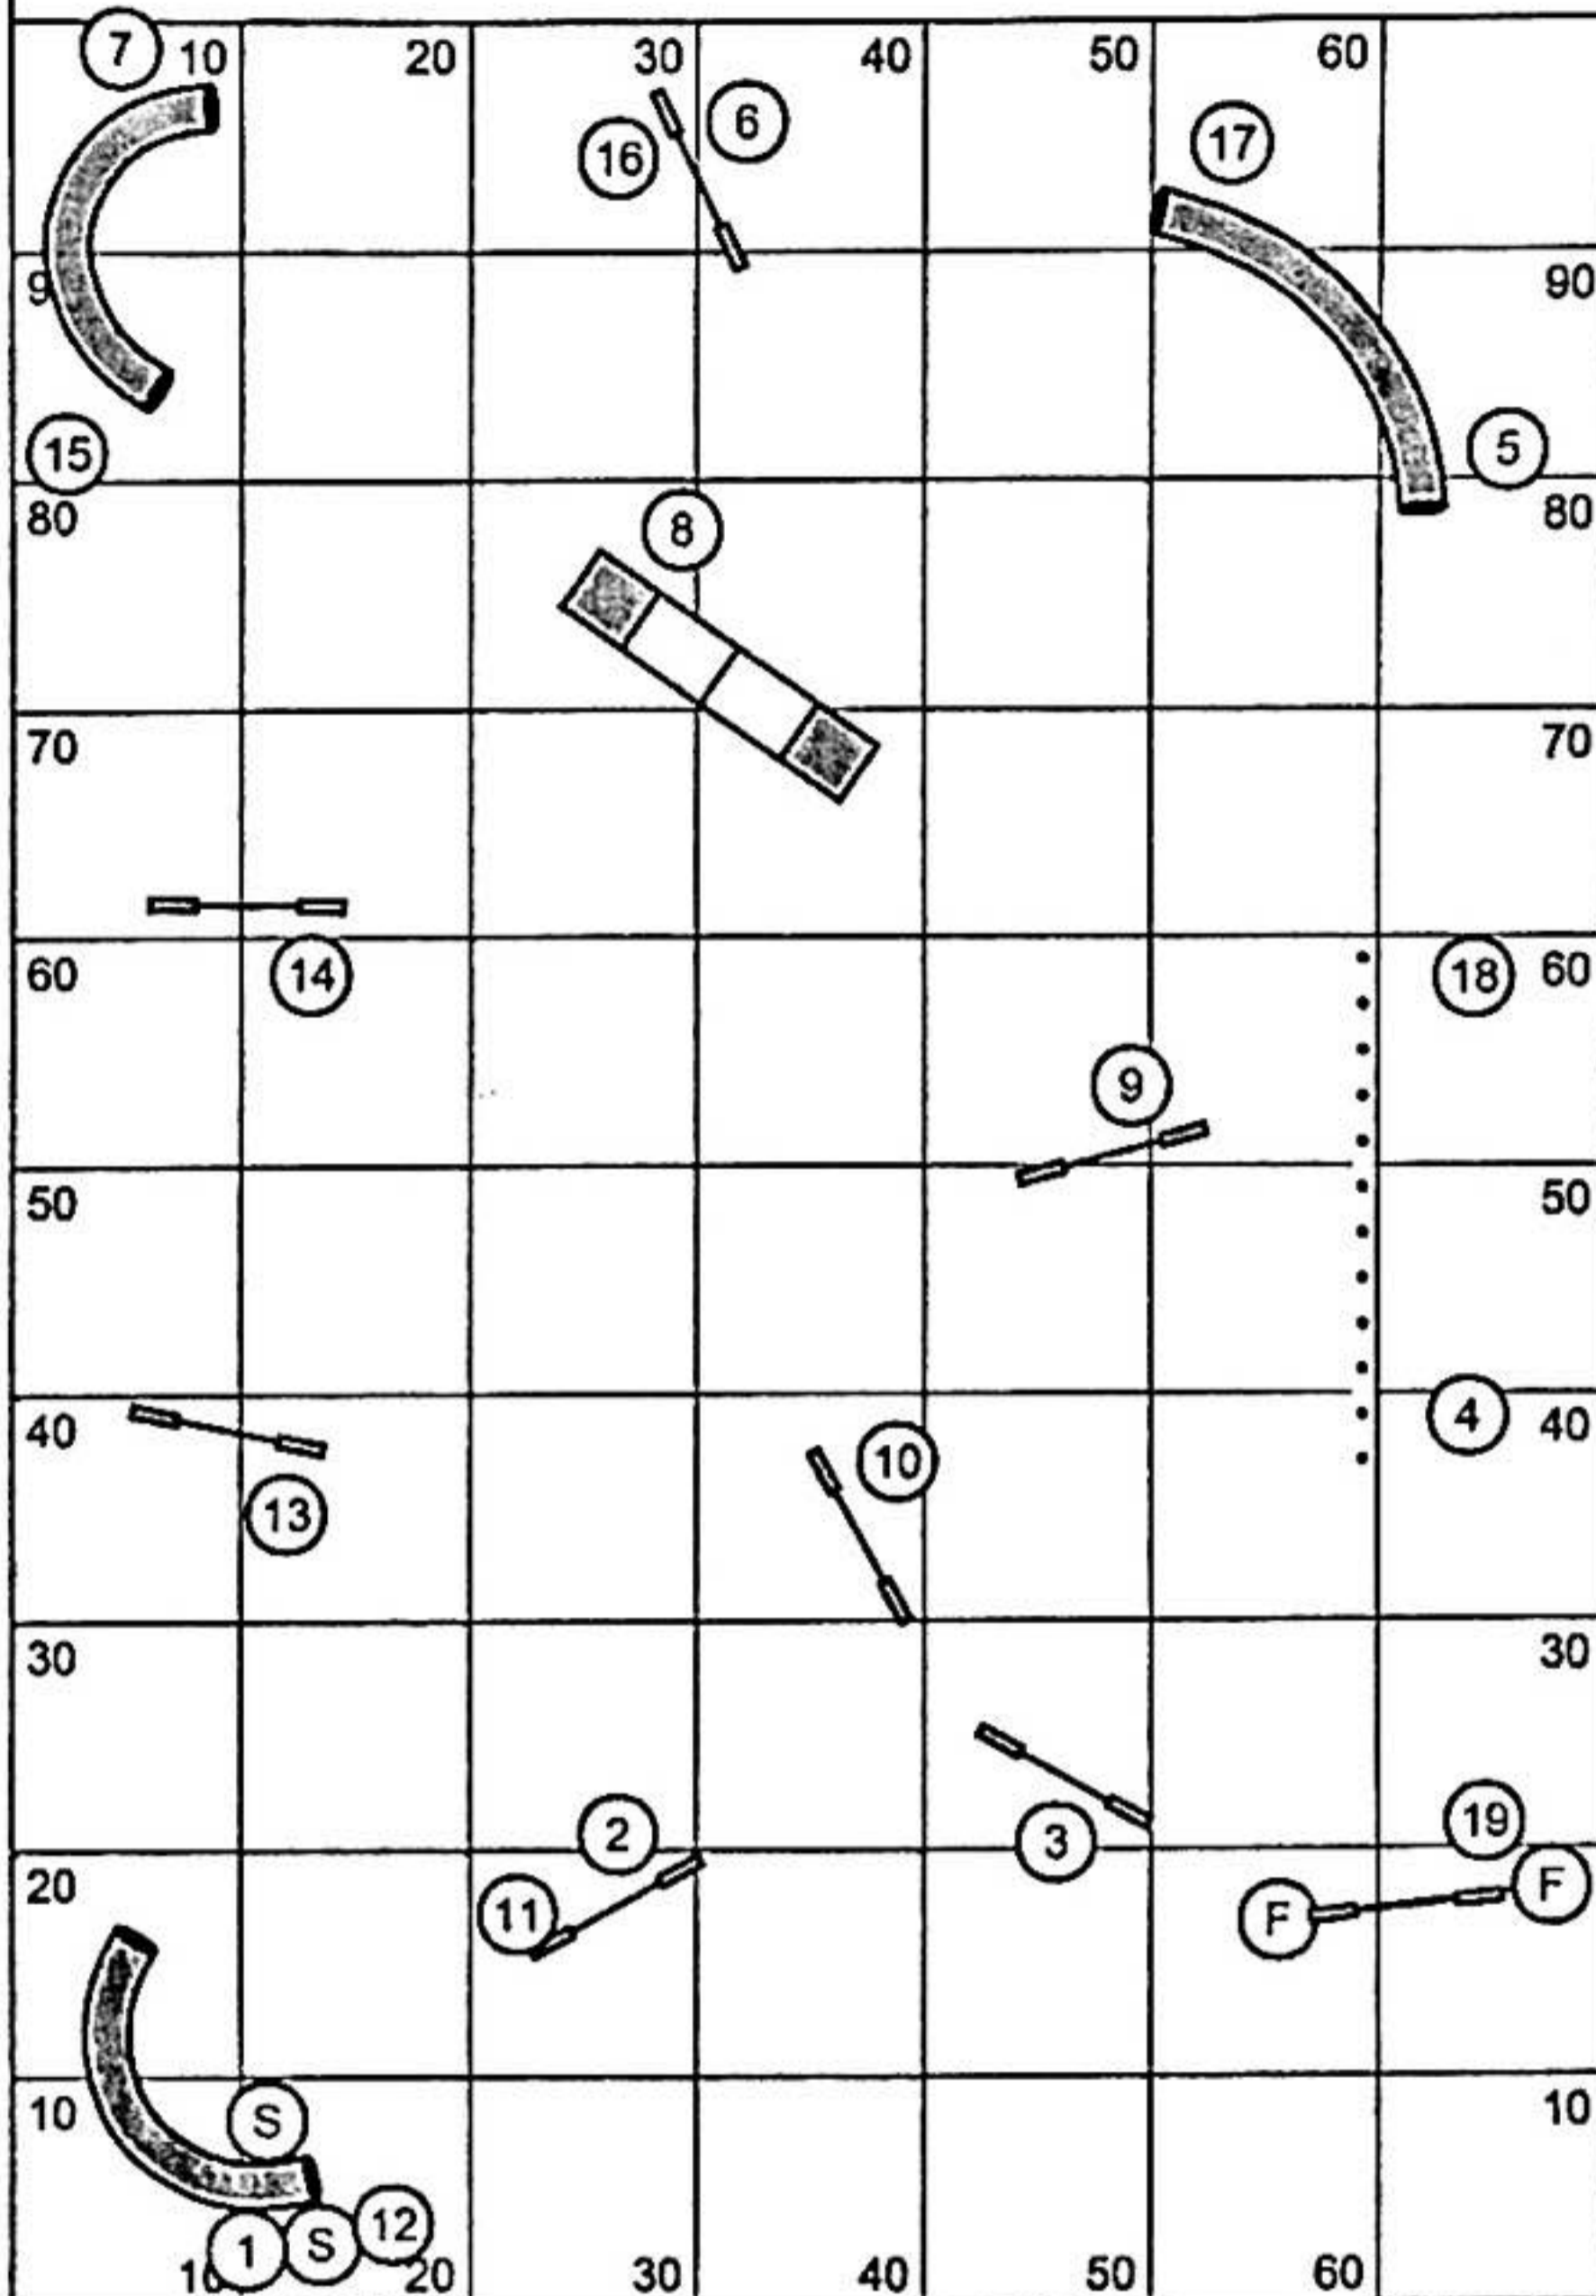

U

For The Love of Dog
 Steeplechase 1
 Design: Trish Levesque
 July 3rd, 2021

Steeplechase (Yds/Sec 3.5-4.3)

ACTUAL: 170 yds

Open Reg/Spec (4.1 yps) = 41 s
 24"/20"R & 20"/16"S

Open Vet/JH (Open + 20%) = 49 s
 20"/16" SDV & 16"/12" DDV

For the Love of Dog
 Steeplechase 2
 Design: Trish Ivesque
 July 4th, 2021

Steeplechase (Yds/Sec 3.5-4.3)

ACTUAL: 190 yds

Open Reg/Spec (4.1 yps) = 44 s
 24°/20°R & 20°/16°S

Open Vet/JH (Open + 20%) = 55 s
 20°/16° SDV & 16°/12° DDV