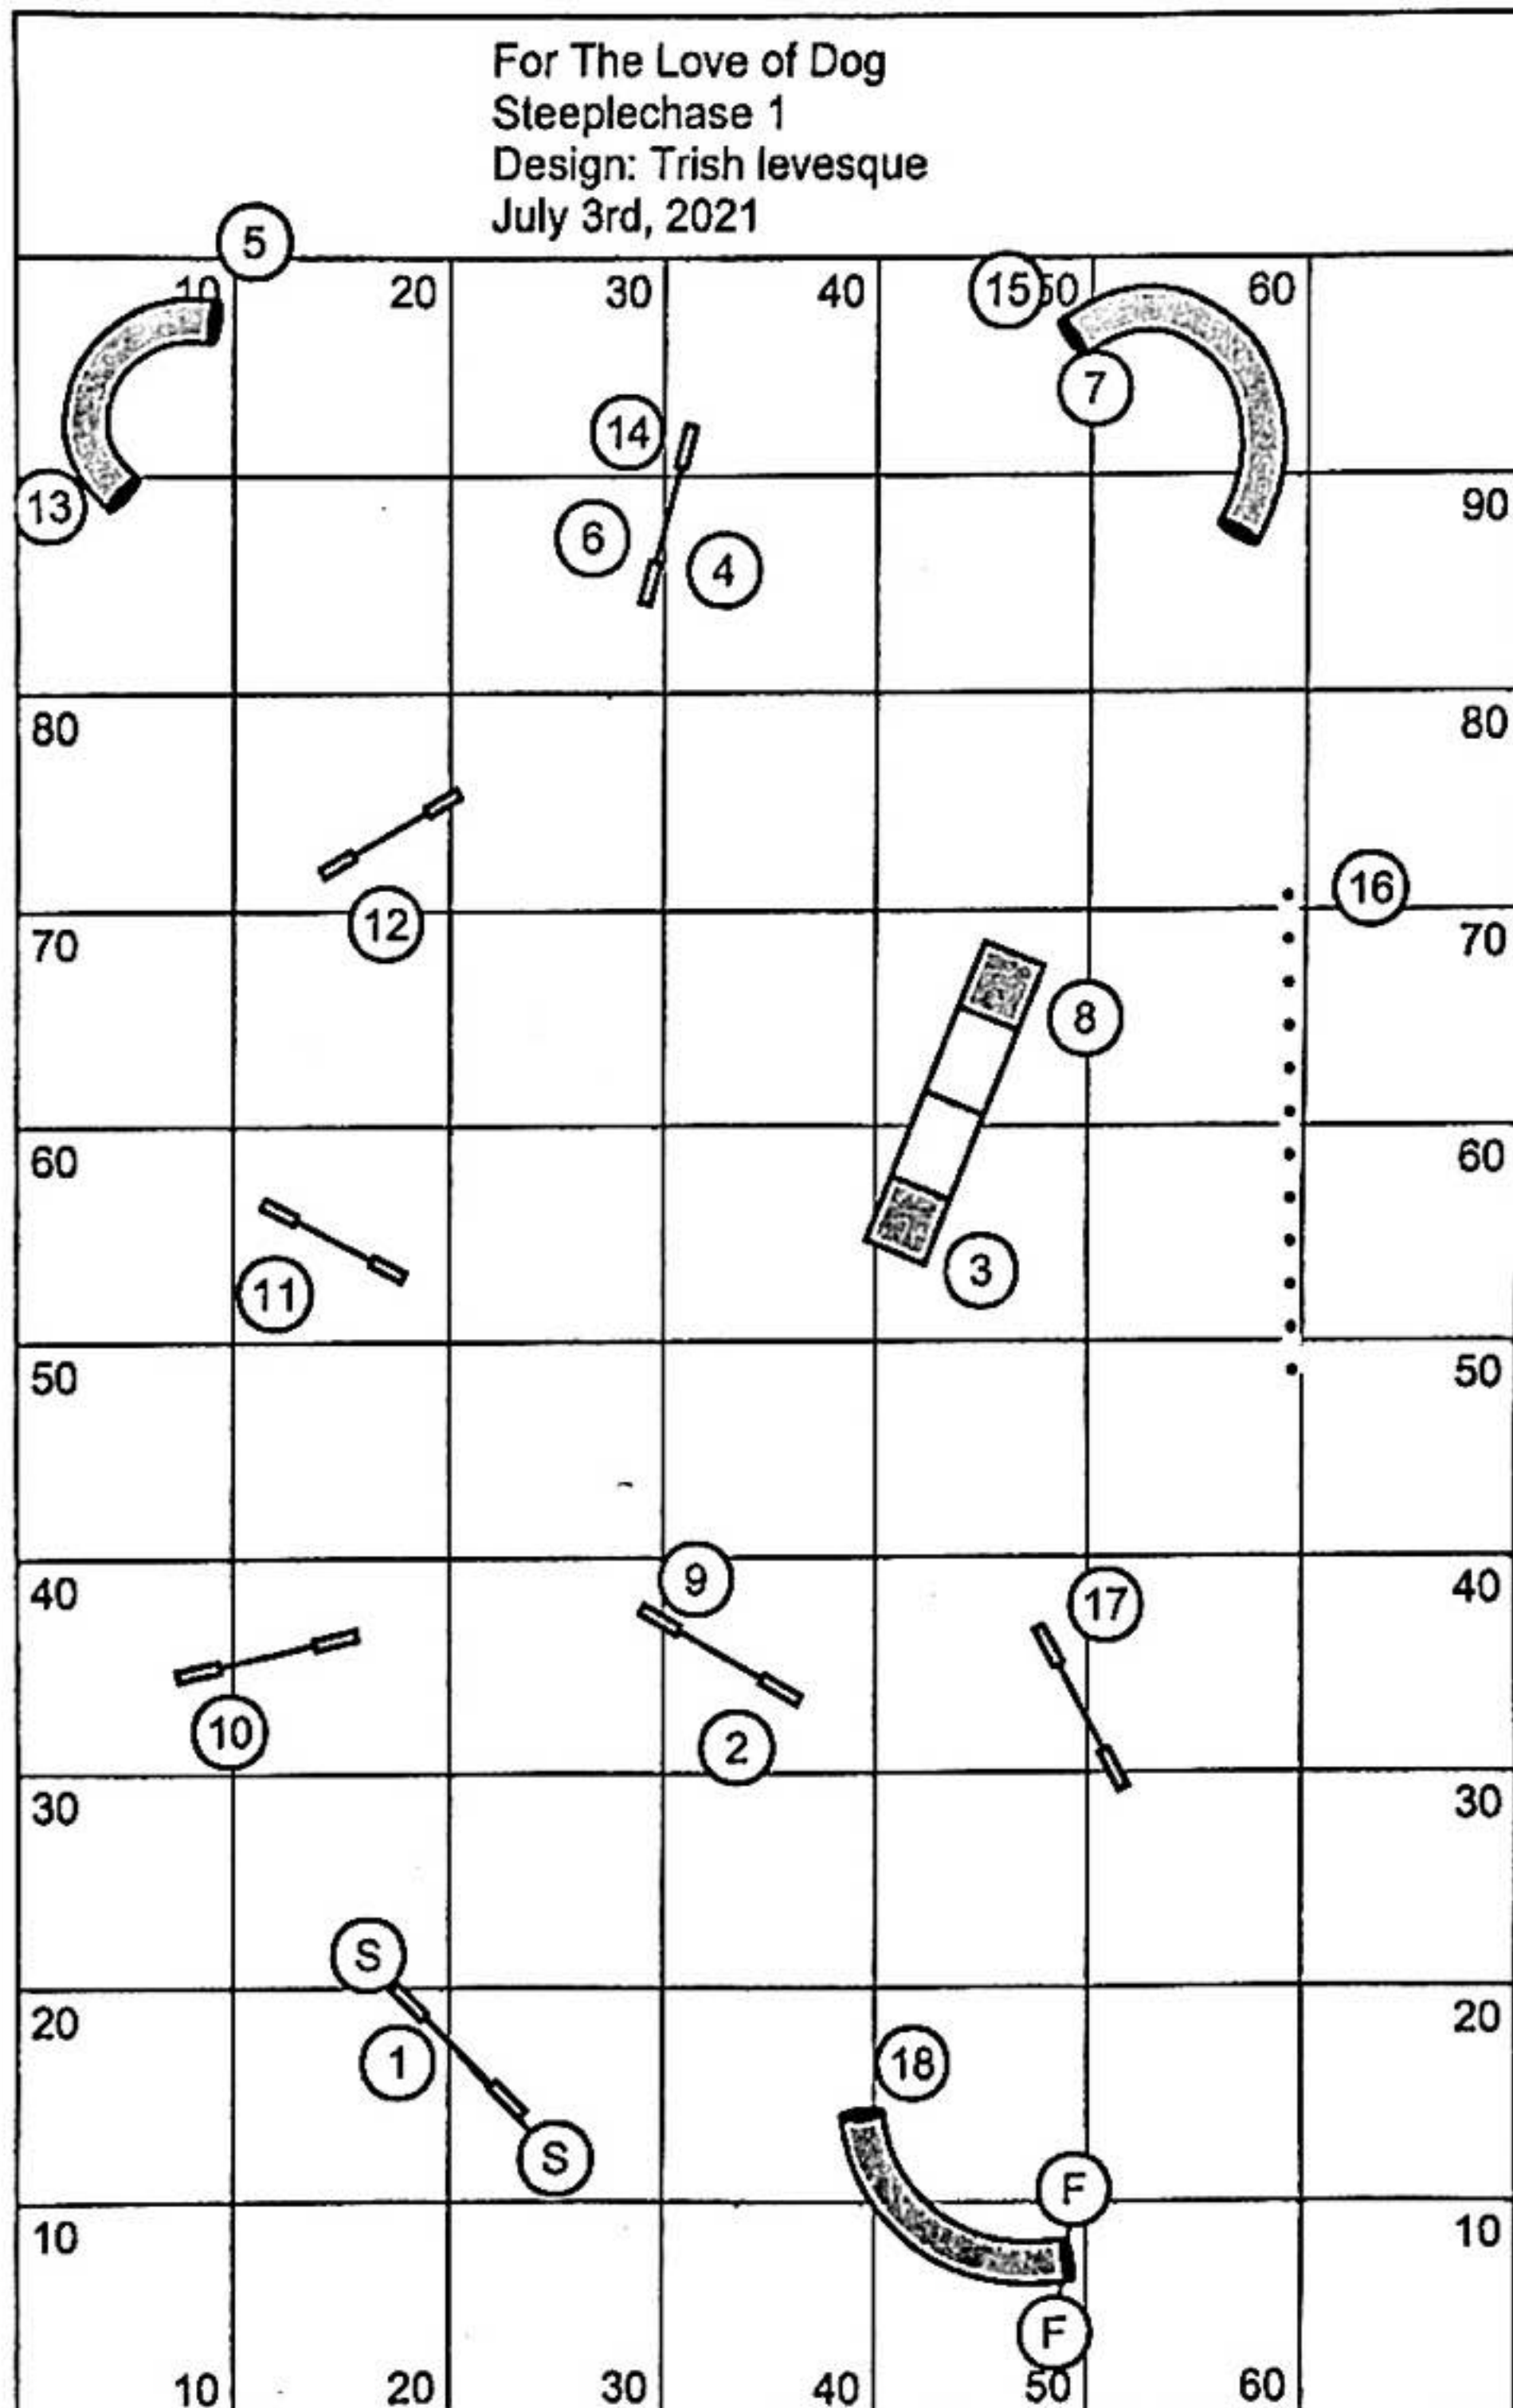

U

For The Love of Dog
 Steeplechase 1
 Design: Trish Levesque
 July 3rd, 2021

Steeplechase (Yds/Sec 3.5-4.3)

ACTUAL: 170 yds

Open Reg/Spec (4.1 yps) = 41 s
 24"/20"R & 20"/16"S

Open Vet/JH (Open + 20%) = 49 s
 20"/16" SDV & 16"/12" DDV

Medium Reg/Spec (3.7 yps) = 46 s
 16"/12"R & 12"/8"S

Medium Vet/JH (Medium + 20%) = 55 s
 12"/8" SDV & 8"/4" DDV

Mini Reg/Spec (Medium ^{At 55} 55 + 5s) = 40 s 51
 8"R & 4"S

Mini Vet/JH (Mini + 20%) = 72 s 61
 4" SDV

For the Love of Dog
 Steeplechase 2
 Design: Trish Ivesque
 July 4th, 2021

Steeplechase (Yds/Sec 3.5-4.3)

ACTUAL: 190 yds

Open Reg/Spec (4.1 yps) = 44 s
 24°/20°R & 20°/16°S

Open Vet/JH (Open + 20%) = 55 s
 20°/16° SDV & 16°/12° DDV