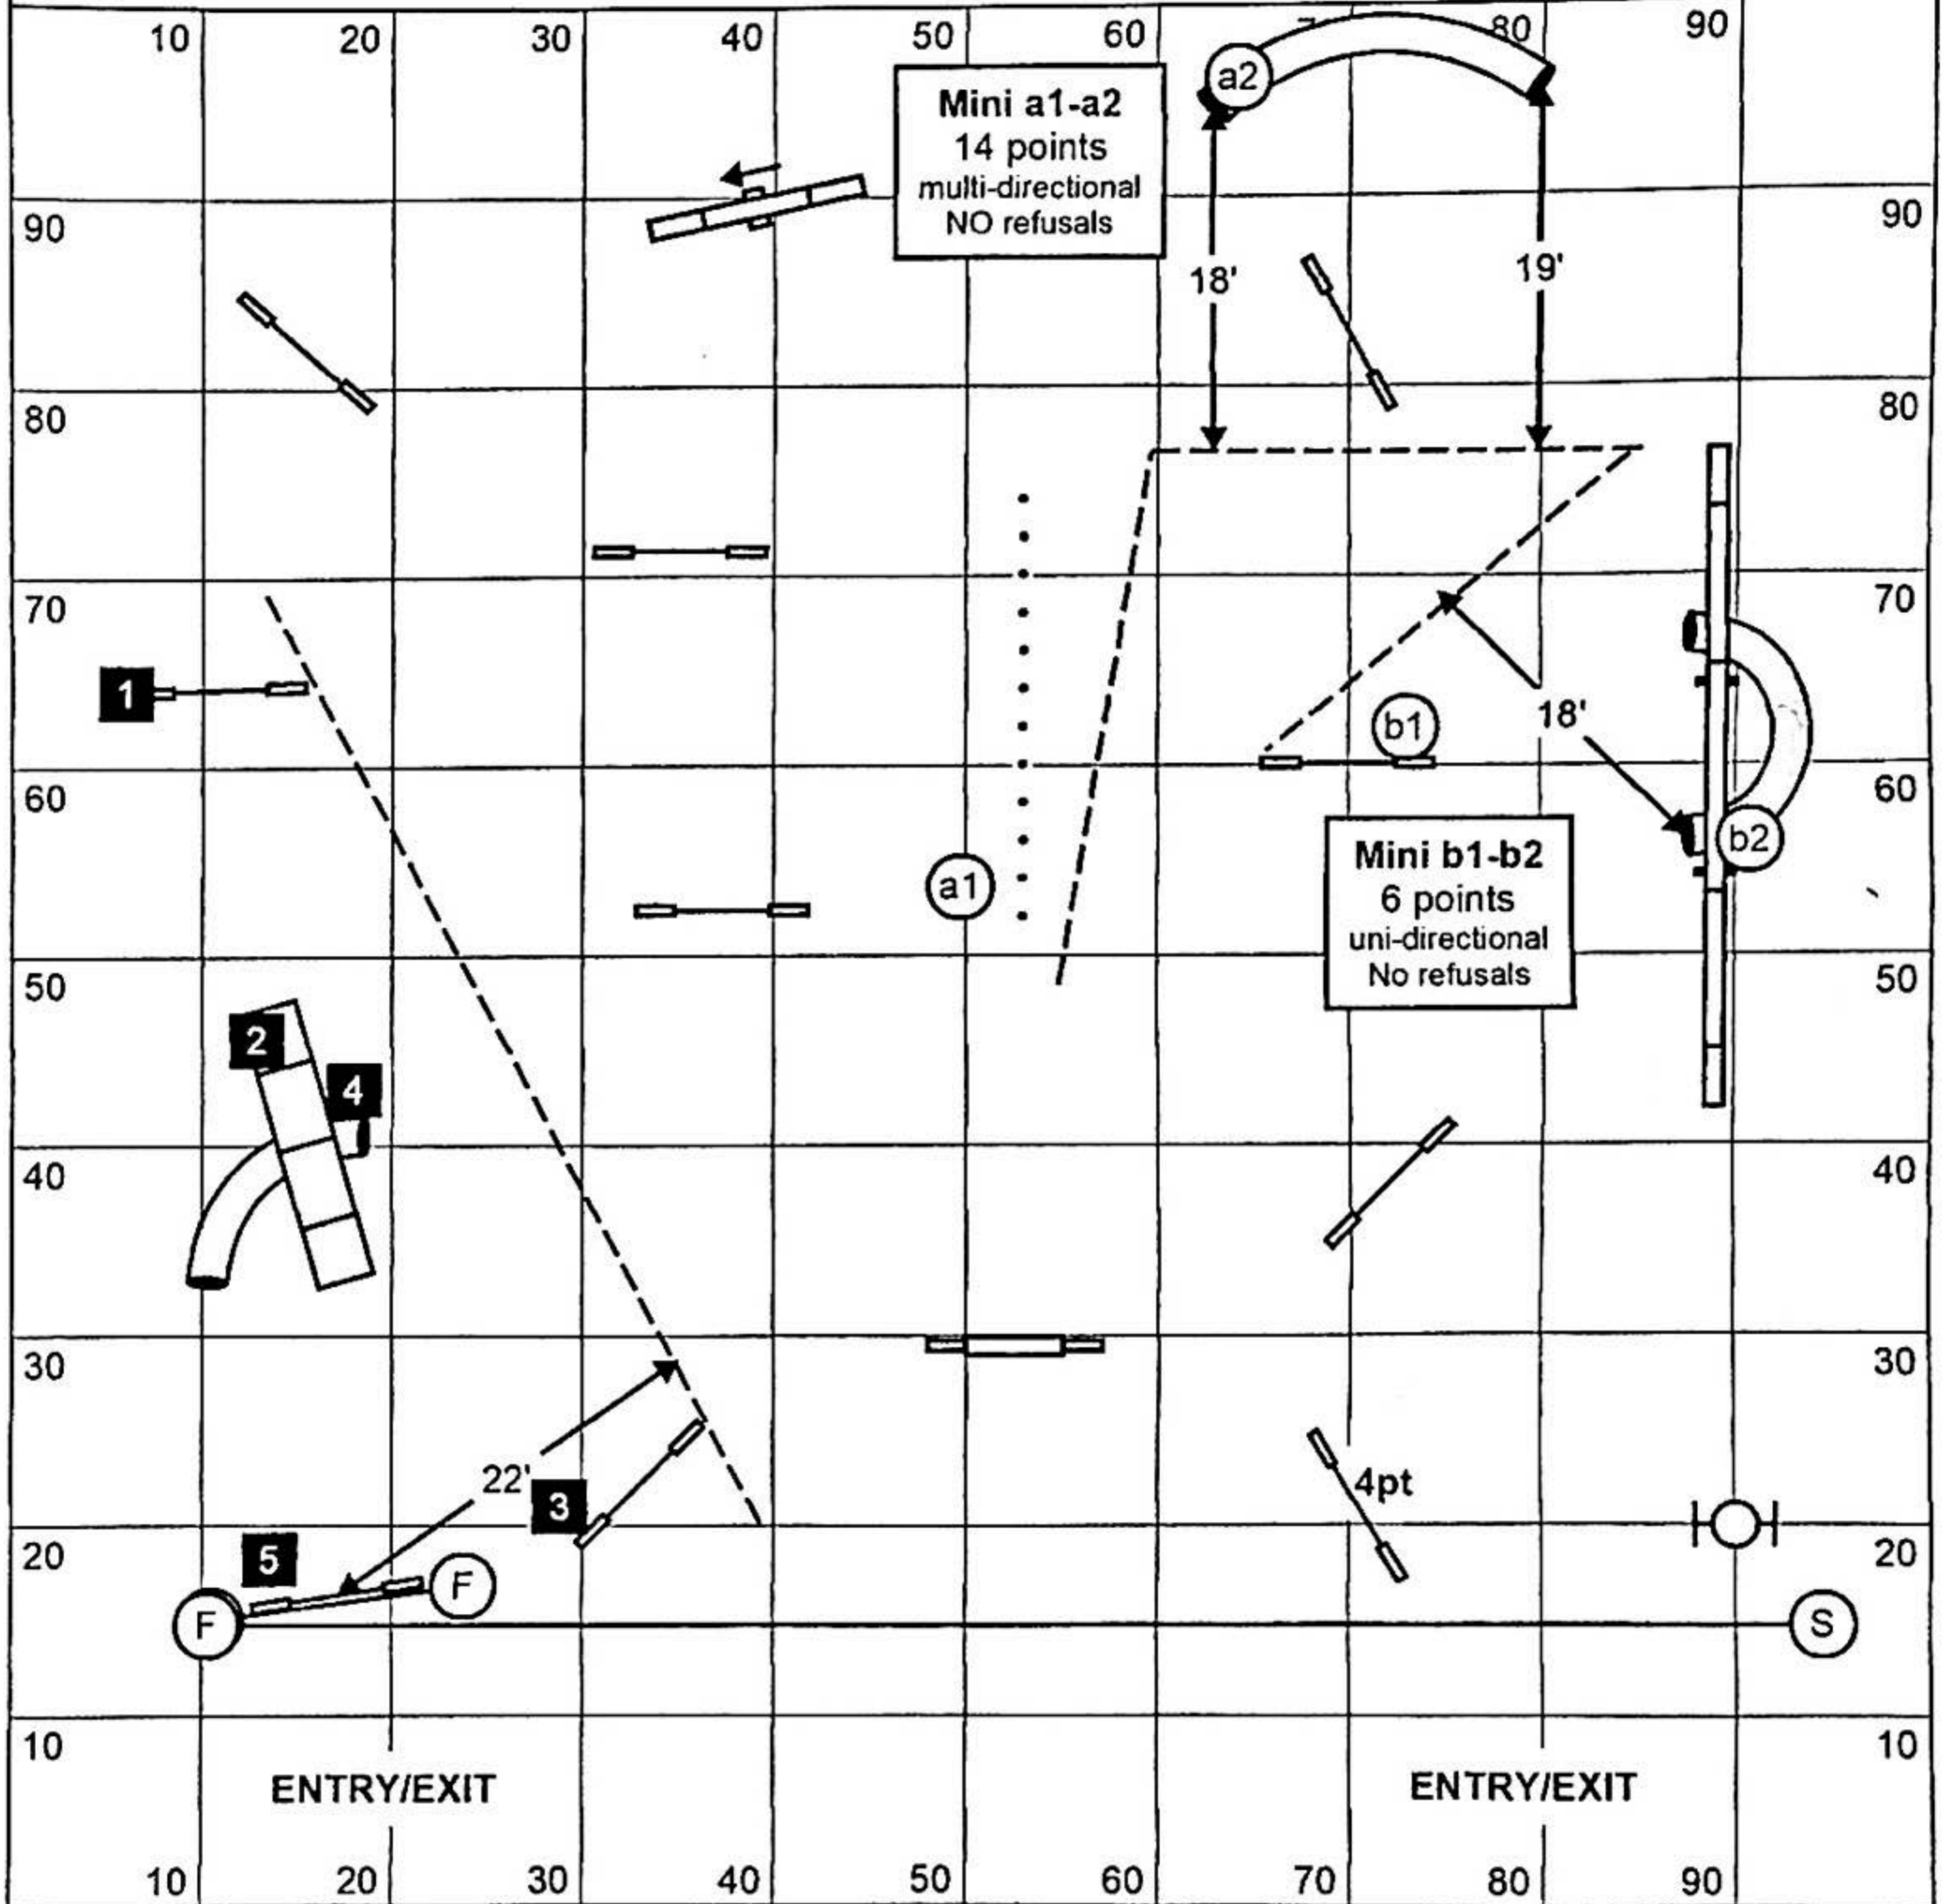

REGIONAL CHAMPIONSHIPS - GAMBLERS

Designing Judge: Cindy Swiney

Judged by: Tina Leverage

OPENING SCT: 40 sec

Open Reg/Spec GT : 22 s
24"/20"R & 20"/16"S

Open Vet GT (Open + 20%): 26 s
20"/16" SDV & 16"/12" DDV

Medium Reg/Spec GT (Open + 10%): 24 s
16"/12"R & 12"/8"S

Medium Vet GT (Med + 20%): 29 s
12"/8" SDV & 8"/4" DDV

Mini Reg/Spec GT (Open + 20%): 26 s
8"R & 4"S

Mini Vet GT (Mini + 20%): 31 s
4" SDV