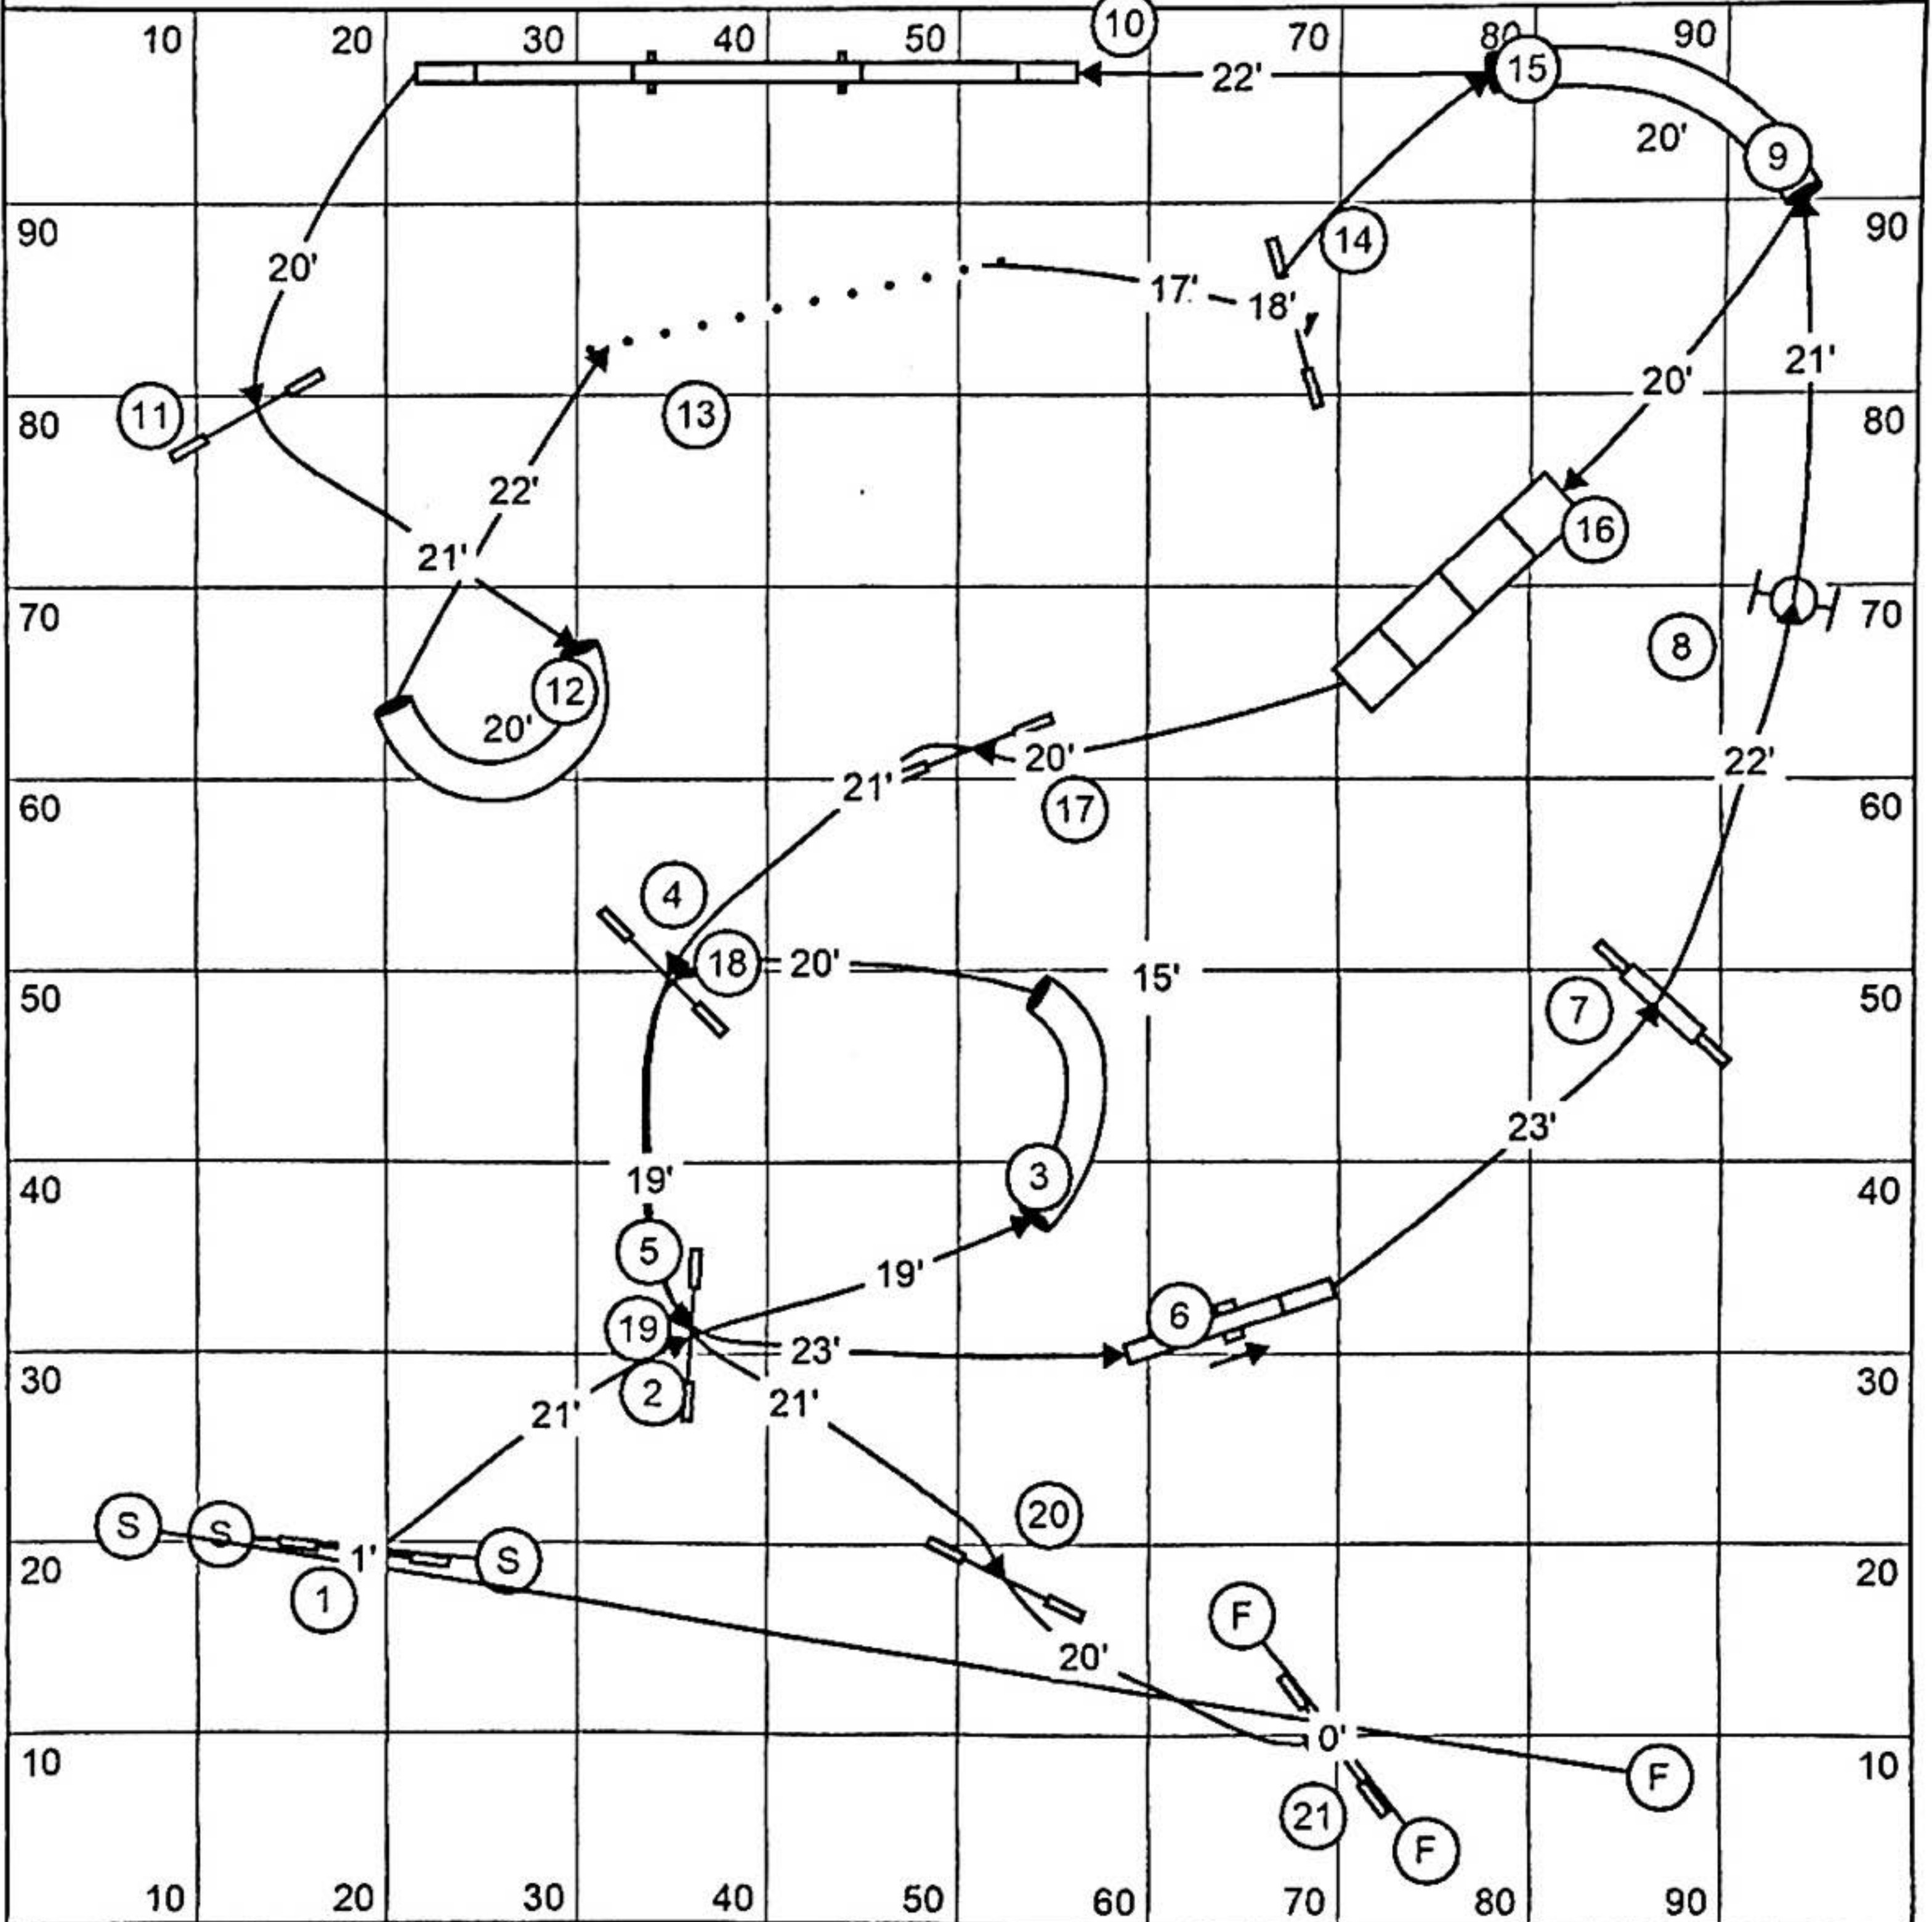

REGIONAL CHAMPIONSHIPS - STANDARD

Designing Judge: Trish Levesque

Judged by: Trish Levesque

(Estimated 20": 200 yds)

Open: 3.0 - 3.3 yps   Medium: 2.8 - 3.0 yps

ACTUAL: $(643' + 36' + 18' + 12') / 3 = 214$ yds

Open Reg/Spec (3.30 yps) = 65 s |
24"/20"R & 20"/16"S

Open Vet/JH (Open + 20%) = 78 s
20"/16" SDV & 16"/12" DDV

Medium Reg/Spec (3.00 yps) = 71 s |
16"/12"R & 12"/8"S

Medium Vet/JH (Medium + 20%) = 85 s
12"/8" SDV & 8"/4" DDV

Mini Reg/Spec (3.00 + 5s) = 76 s |
8"R & 4"S

Mini Vet/JH (Mini + 20%) = 91 s
4" SDV