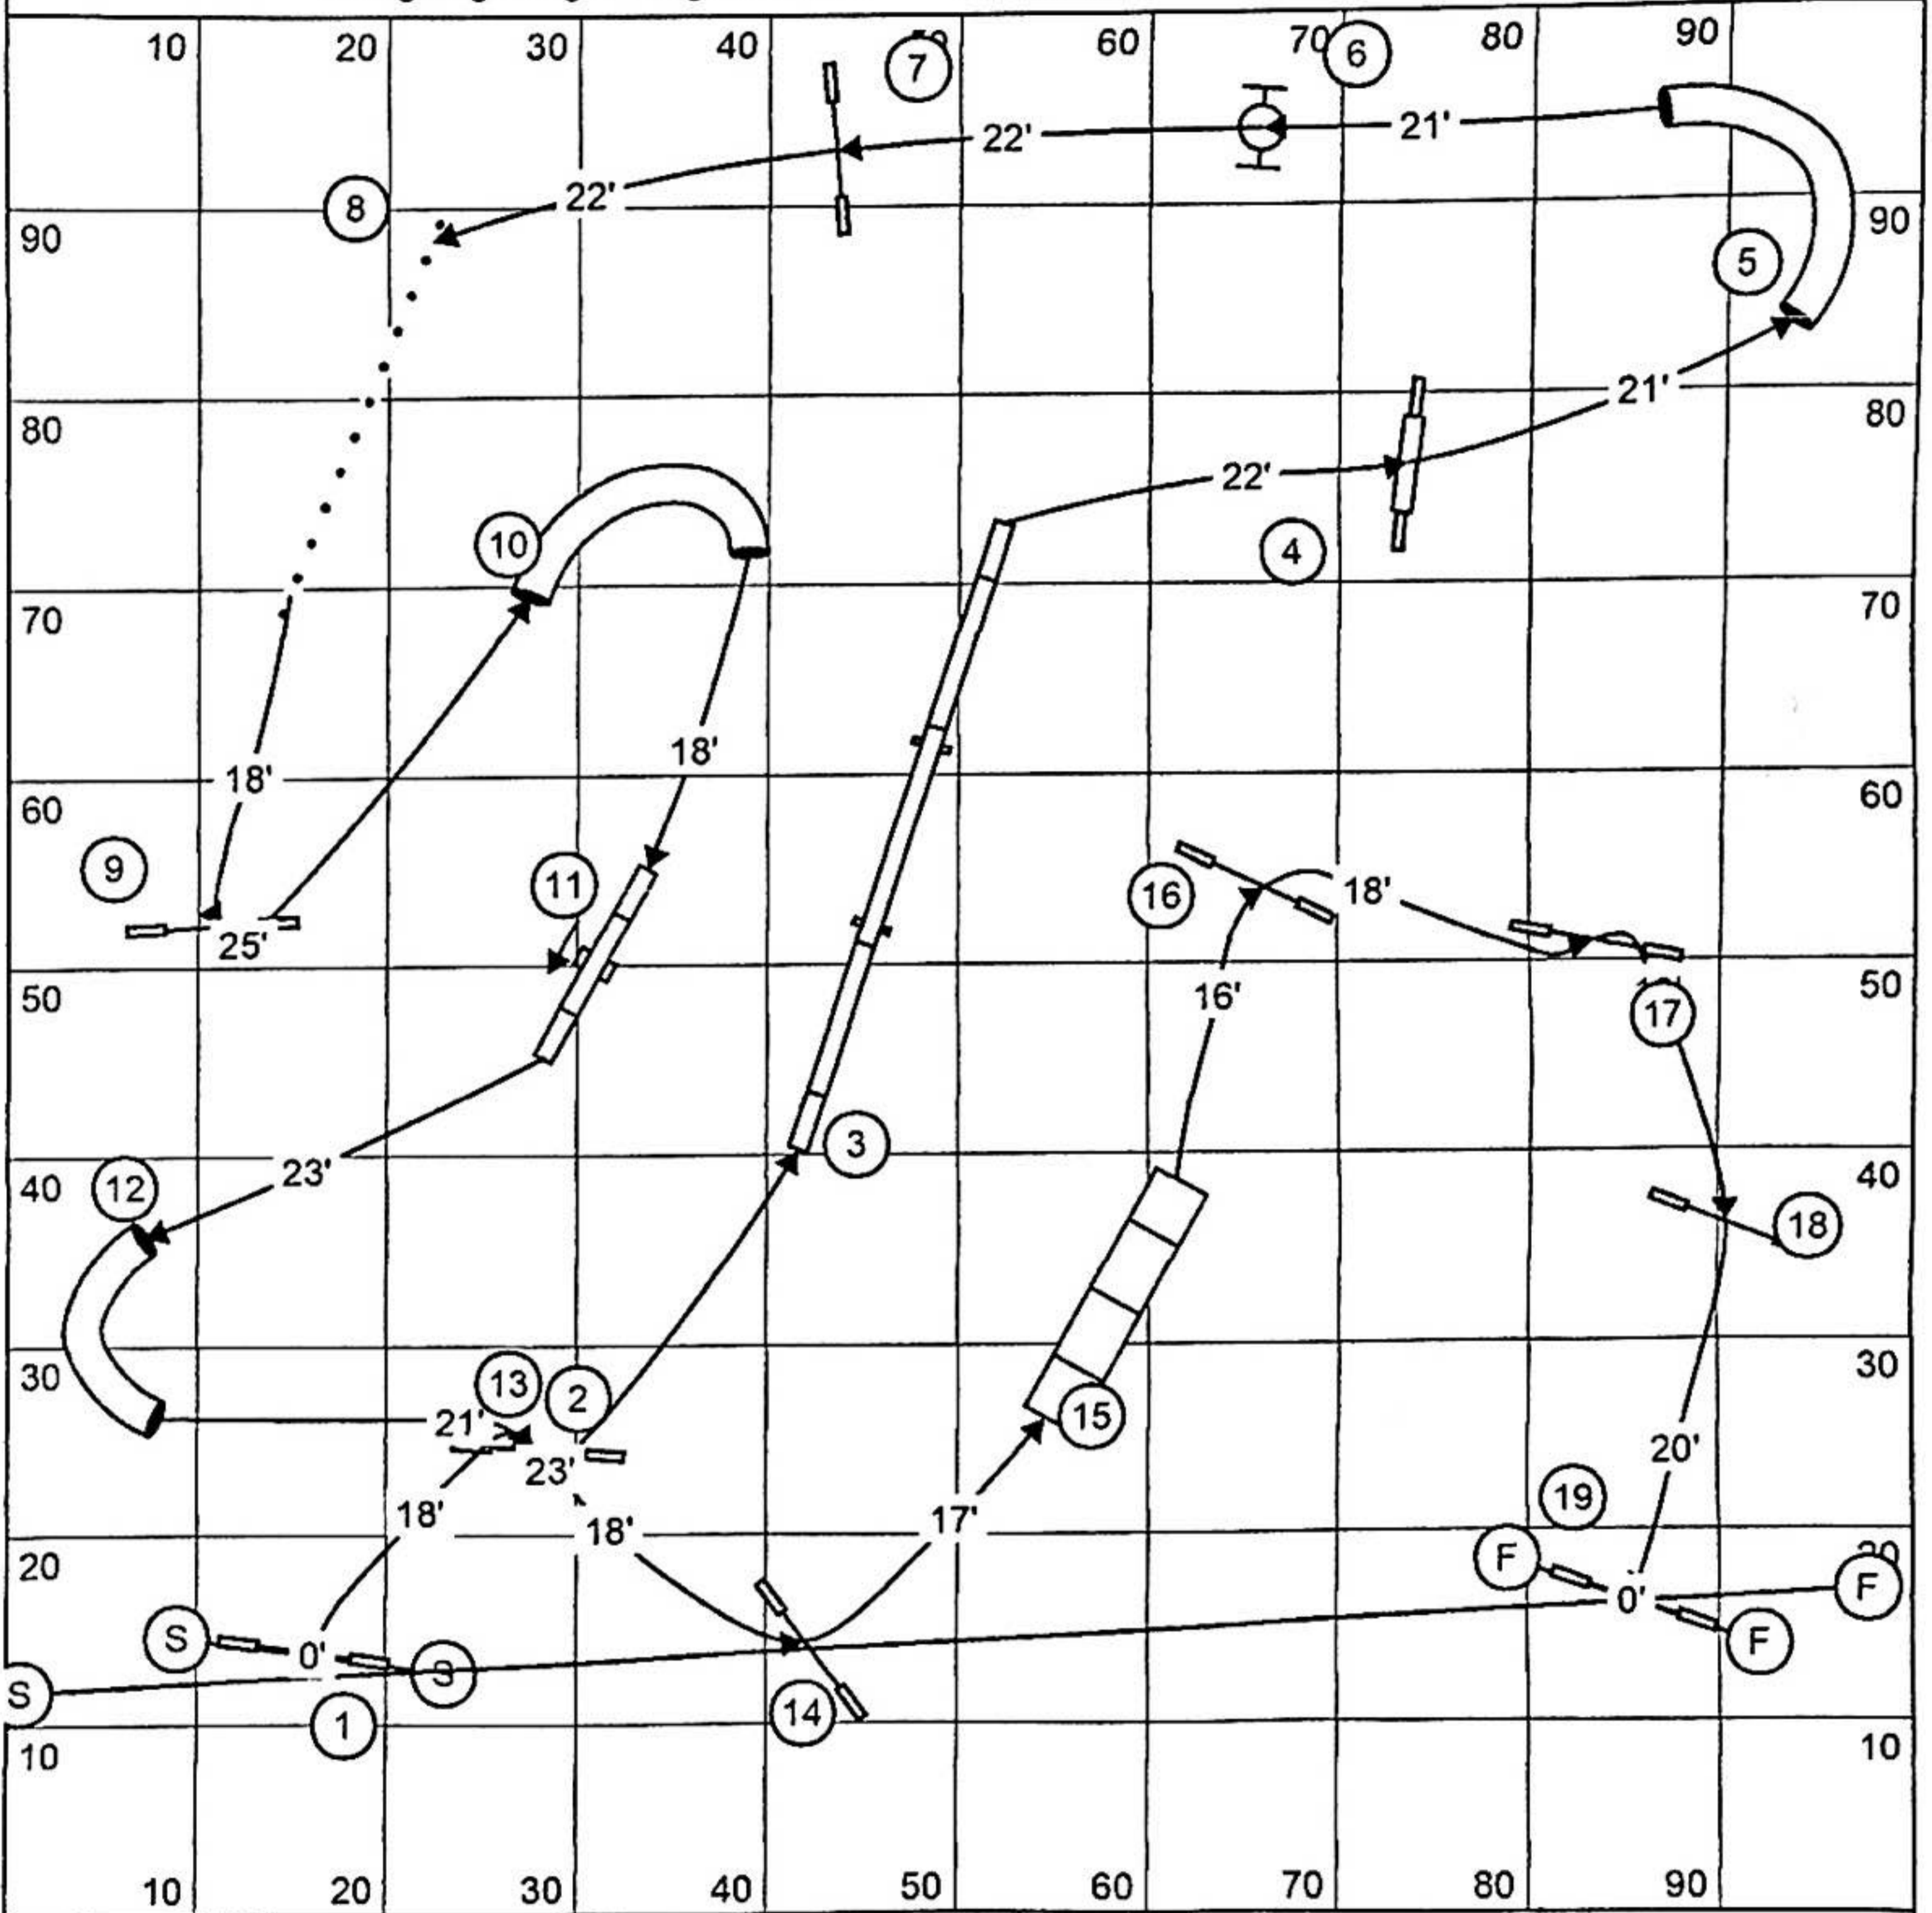

REGIONAL CHAMPIONSHIPS - STANDARD

Designing Judge: Roger Perron

Judged by: Trish Lovesque

(Estimated 20": 170 - 175 yds)

Open: 3.0 - 3.3 yps   Medium : 2.8 - 3.0 yps

ACTUAL: $(518' + 36' + 18' + 12') / 3 = 191$ yds

Open Reg/Spec (3.10 yps) = 62 s
24"/20"R & 20"/16"S

Open Vet/JH (Open + 20%) = 74 s
20"/16" SDV & 16"/12" DDV

Medium Reg/Spec (2.90 yps) = 64 s
16"/12"R & 12"/8"S

Medium Vet/JH (Medium + 20%) = 79 s
12"/8" SDV & 8"/4" DDV

Mini Reg/Spec (2.90 yps + 5s) = 71 s
8"R & 4"S

Mini Vet/JH (Mini + 20%) = 85 s
4" SDV